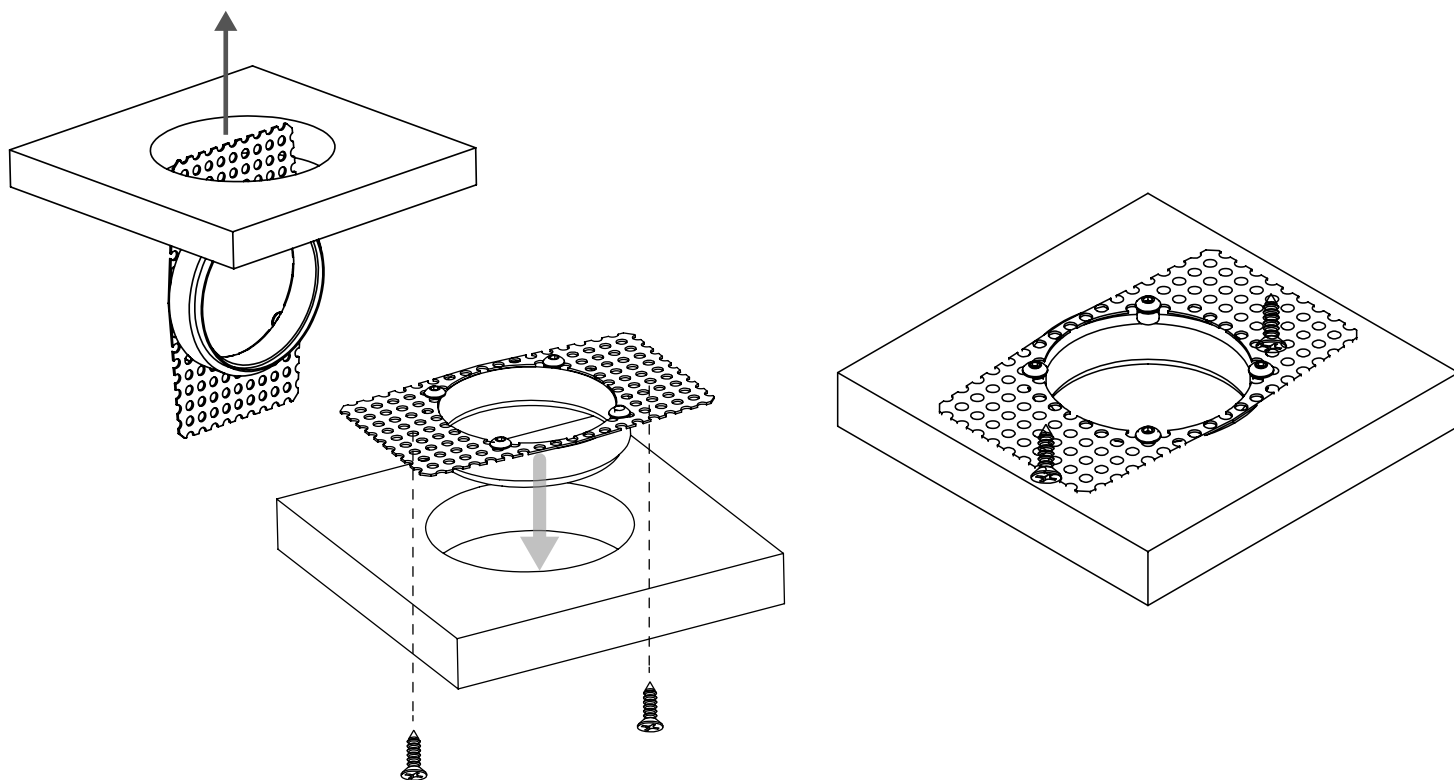

# Internal Frame Half Moon Downlight Trimless - AL5423

User Manual

Rev. 1.0

Date: 12/11/2024

551238

## Size/ Dimensioni

## Installation/ Installazione

**TSP SELF TAPPING SCREW 3,5x15**  
**VITE AUTOFILETTANTE TSP 3,5x15**

page 1 of 2