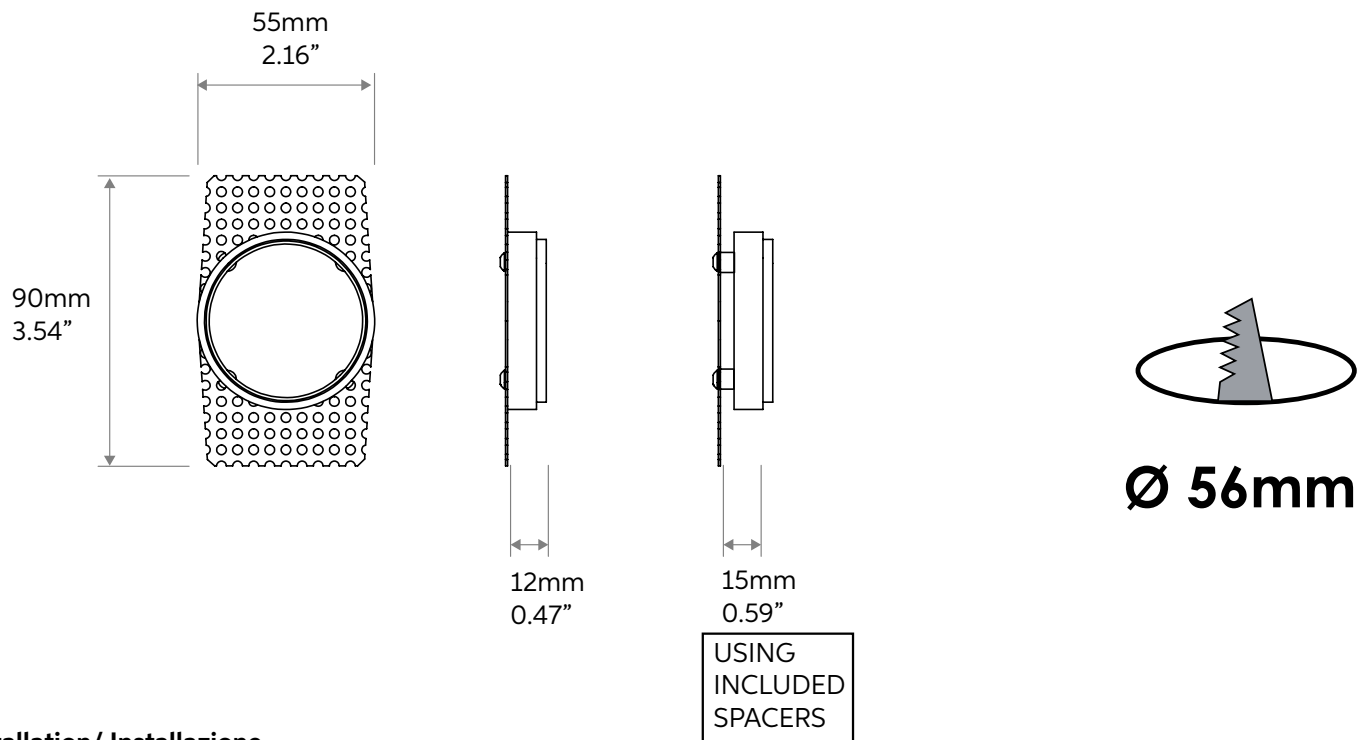

# Internal Frame Half Moon Downlight Trimless - AL5423

User Manual

Rev. 1.0

Date: 12/11/2024

551238

## Size/ Dimensioni

## Installation/ Installazione

**TSP SELF TAPPING SCREW 3,5x15**  
**VITE AUTOFILETTANTE TSP 3,5x15**

page 1 of 2